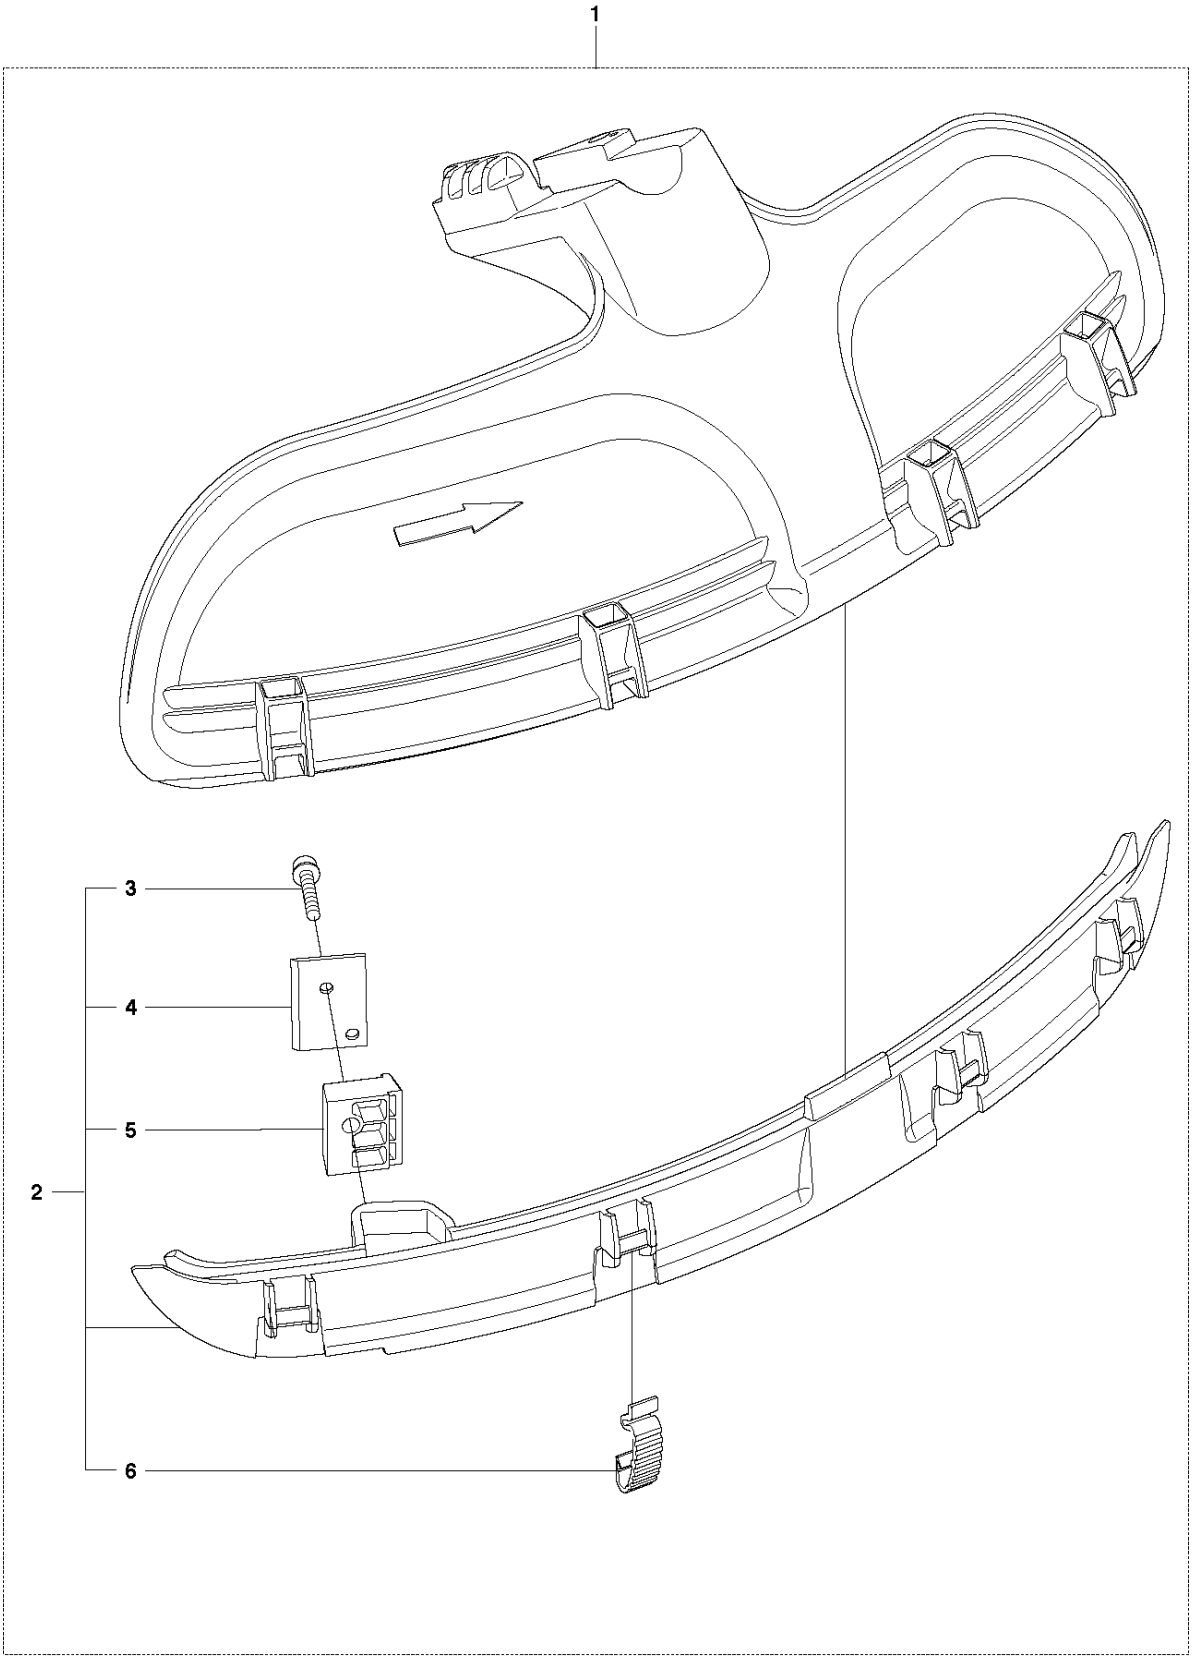

S 553RBX
ACCESSORIES

ACCESSORIES

553 RBX, 2012-08

Ref	Part No	Description	Remark	QTY KIT	
1	537 33 16-03	SPLASH GUARD		1	
2	537 39 63-03	SPLASH GUARD		1	1
3	503 21 68-25	SCREW IHSCFT		1	1,2
4	503 79 88-01	BLADE		1	1,2
5	544 12 45-01	RETAINER		1	1,2
6	537 38 72-01	SNAP		4	1,2