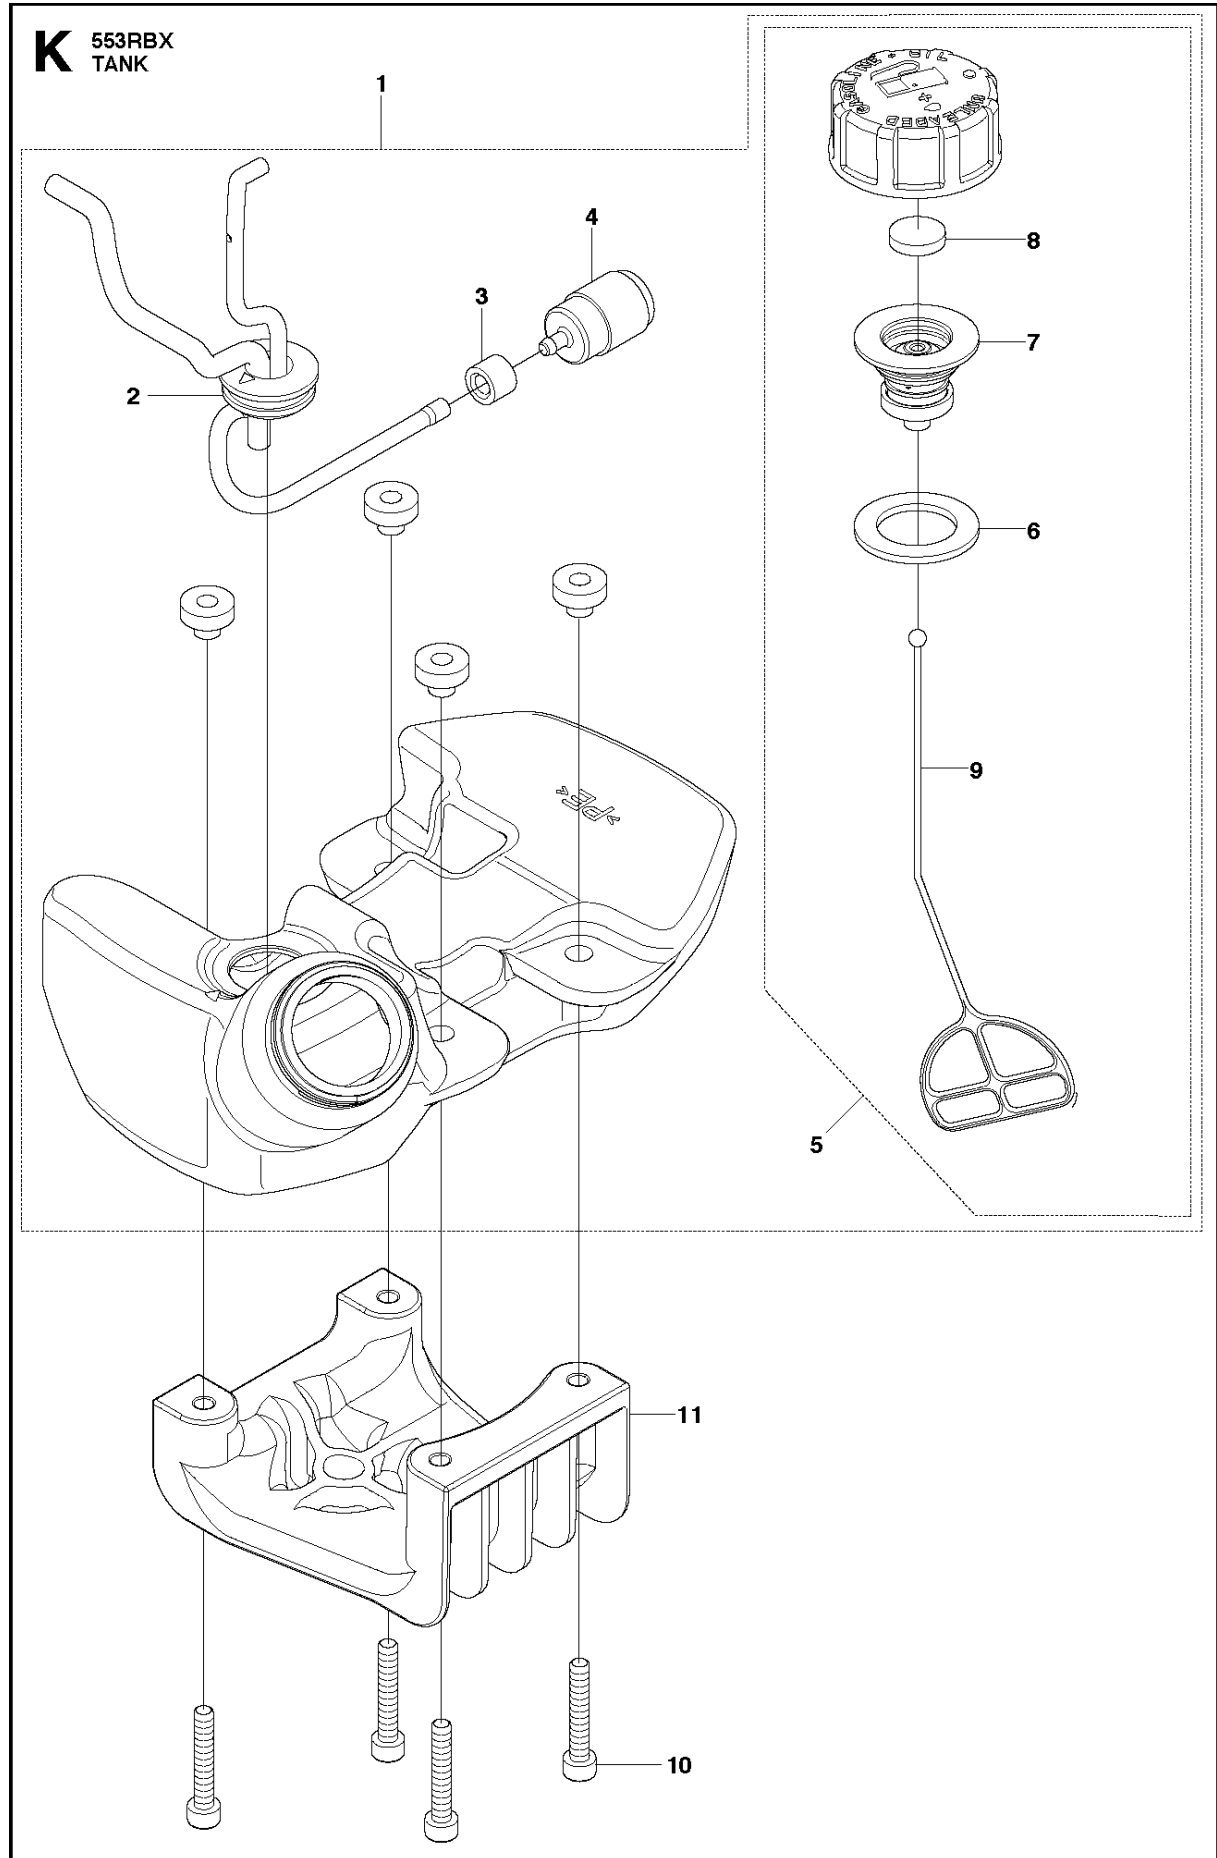

FUEL TANK

553 RBX, 2012-08

Ref	Part No	Description	Remark	QTY	KIT
1	521 64 25-01	TANK-ASSY		1	
2	521 64 26-01	PIPE-COMP		1	1
3	505 04 45-01	COLLAR		1	1
4	506 61 46-01	FILTER		1	1
5	506 67 10-01	CAP-A		1	1
6	506 61 53-01	PACKING		1	1,5
7	506 61 54-01	HOLDER		1	1,5
8	506 61 72-01	FILTER		1	1,5
9	506 61 67-01	STOPPER		1	1,5
10	521 51 70-01	BOLT		4	
11	521 64 44-01	BRACKET		1