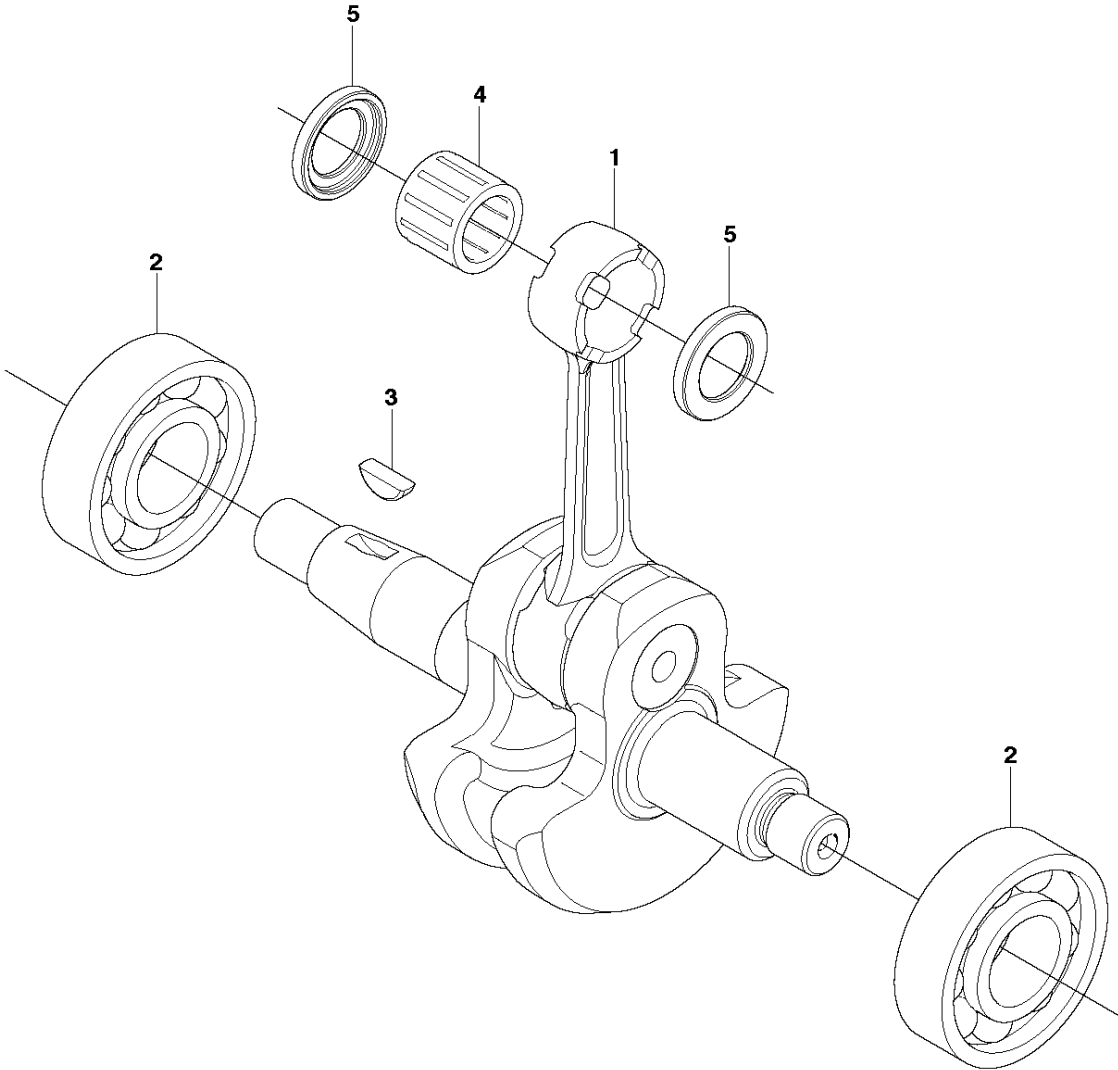

N 553RBX
CRANKSHAFT

CRANKSHAFT

553 RBX, 2012-08

Ref	Part No	Description	Remark	QTY KIT
1	521 63 63-01	SHAFT-COMP		1
2	521 52 11-01	BALL BEARING		2
3	506 61 07-01	KEY		1
4	516 31 34-01	BEARING		1
5	516 81 50-01	THRUST WASHER		2