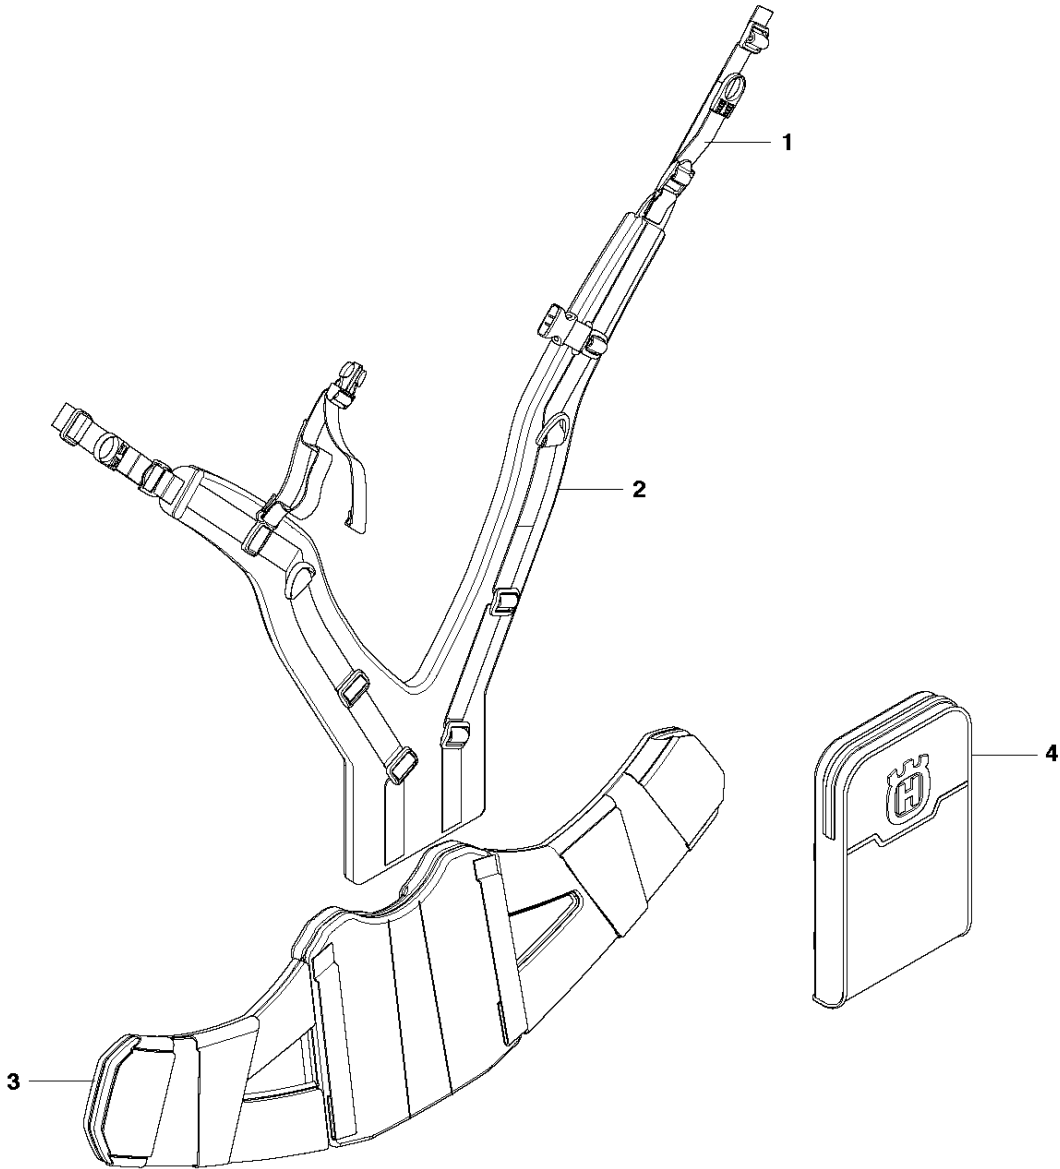

U 553RBX
HARNESS

HARNES

553 RBX, 2012-08

Ref	Part No	Description	Remark	QTY KIT
1	503 99 61-08	BAND		1
2	522 92 07-01	SHOULDER STRAP		1
3	510 36 42-01	WAIST-BELT		1
4	575 69 29-01	BAG		1