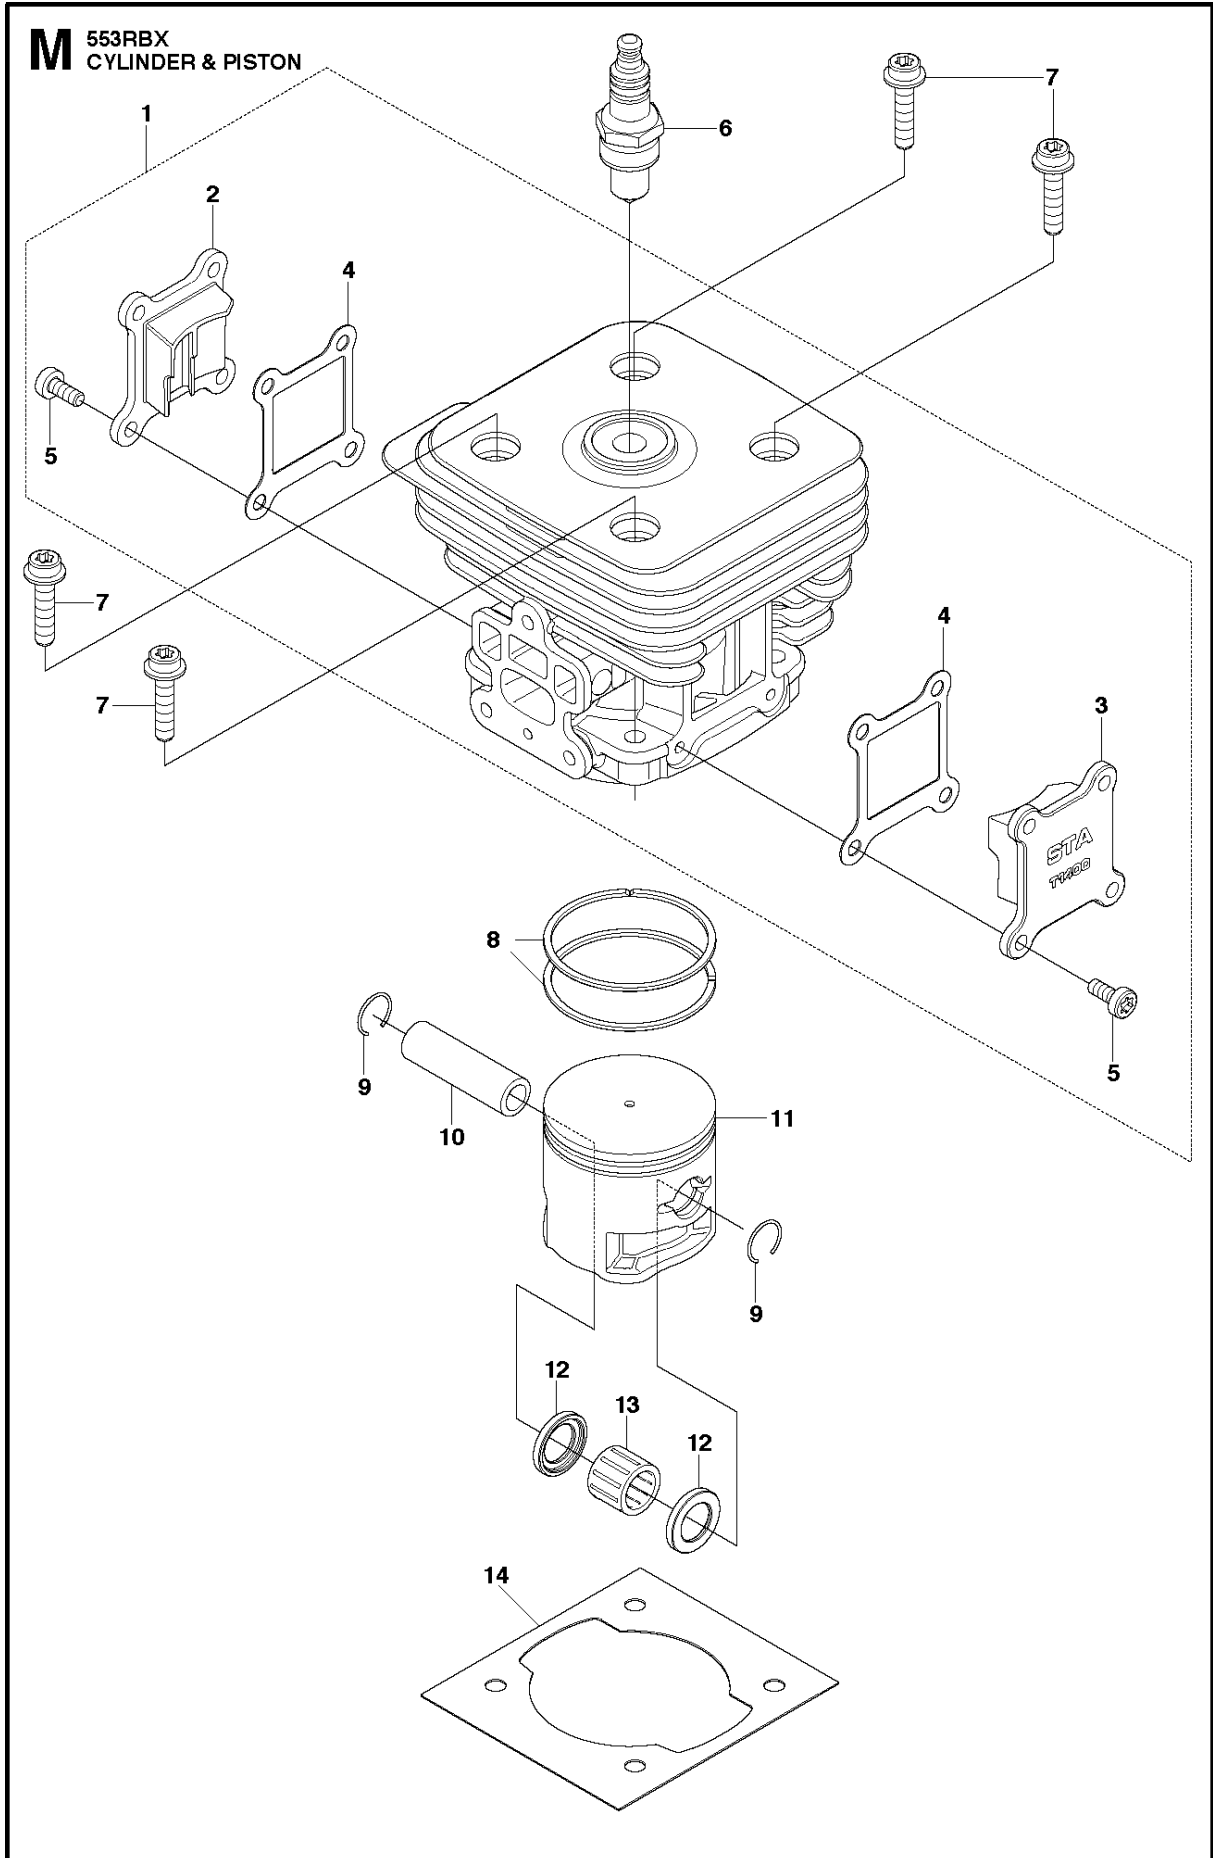

CYLINDER PISTON

553 RBX, 2012-08

Ref	Part No	Description	Remark	QTY KIT	
1	521 63 42-01	CYLINDER-COMP		1	
2	521 63 45-01	COVER		1	1
3	521 63 44-01	COVER		1	1
4	521 63 46-01	GASKET		2	1
5	521 51 56-01	BOLT		8	1
6	521 23 34-01	SPARK PLUG		1	
7	506 61 60-01	BOLT		4	
8	521 74 55-01	RING		2	
9	521 05 72-01	SNAP RING		2	
10	516 99 80-01	PISTON PIN		1	
11	521 63 62-01	PISTON		1	
12	516 81 50-01	THRUST WASHER		2	
13	516 31 34-01	BEARING		1	
14	521 63 43-01	GASKET		1