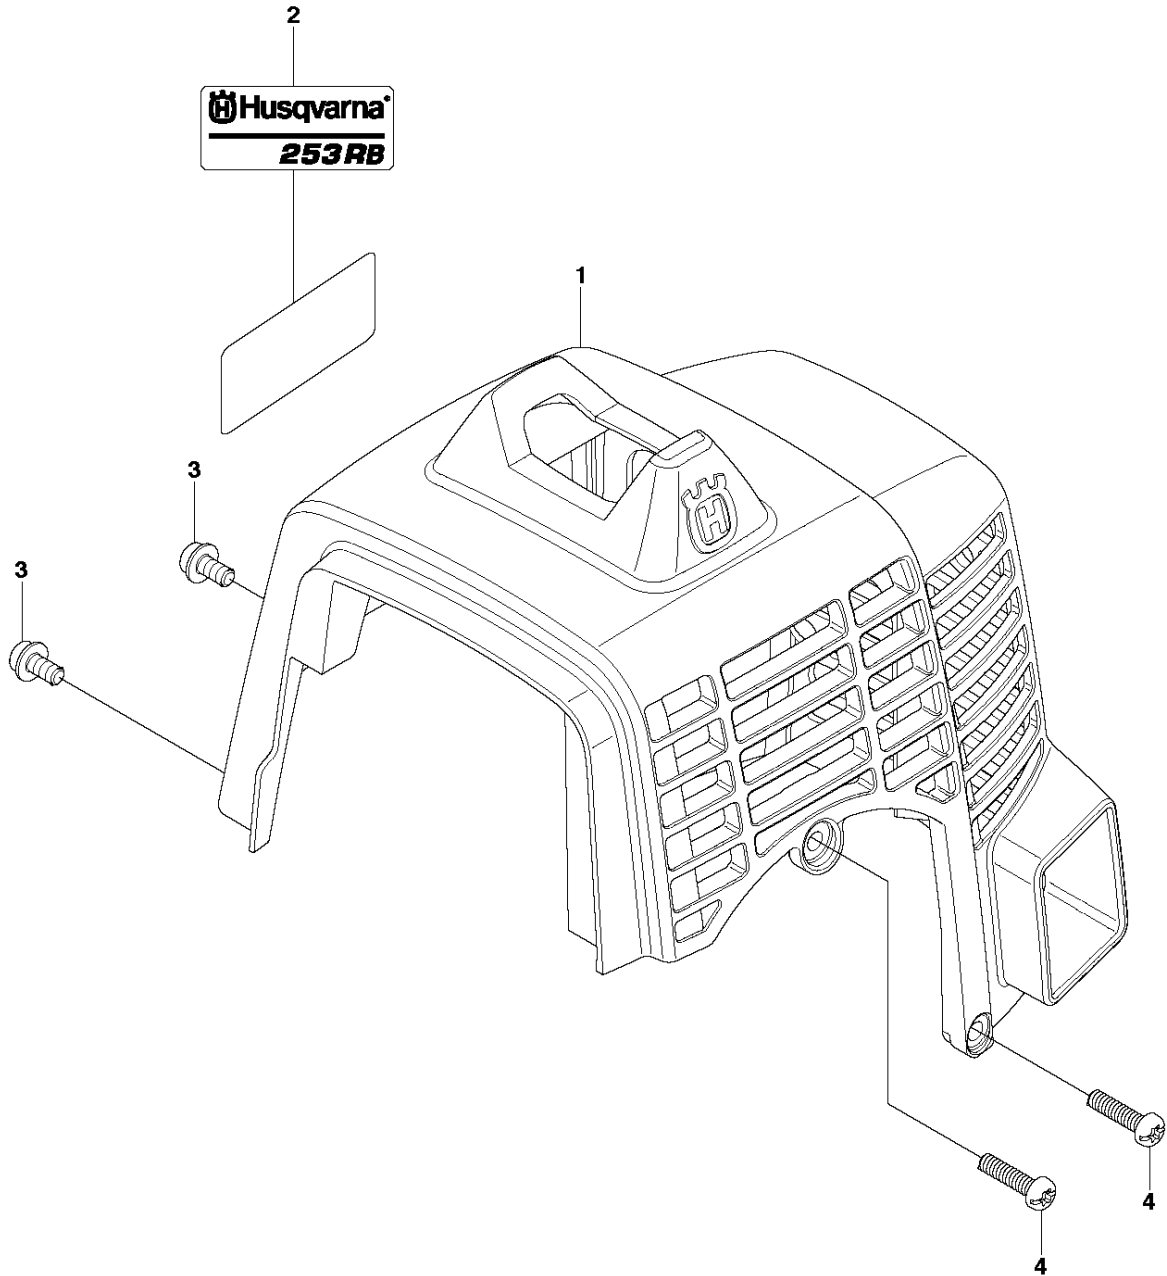

G 553RBX
CYLINDER COVER

CYLINDER COVER

553 RBX, 2012-08

Ref	Part No	Description	Remark	QTY KIT
1	510 17 32-01	CYLINDER COVER		1
2	522 78 04-07	LABEL		1
3	521 51 59-01	BOLT		2
4	521 86 36-01	SCREW		2