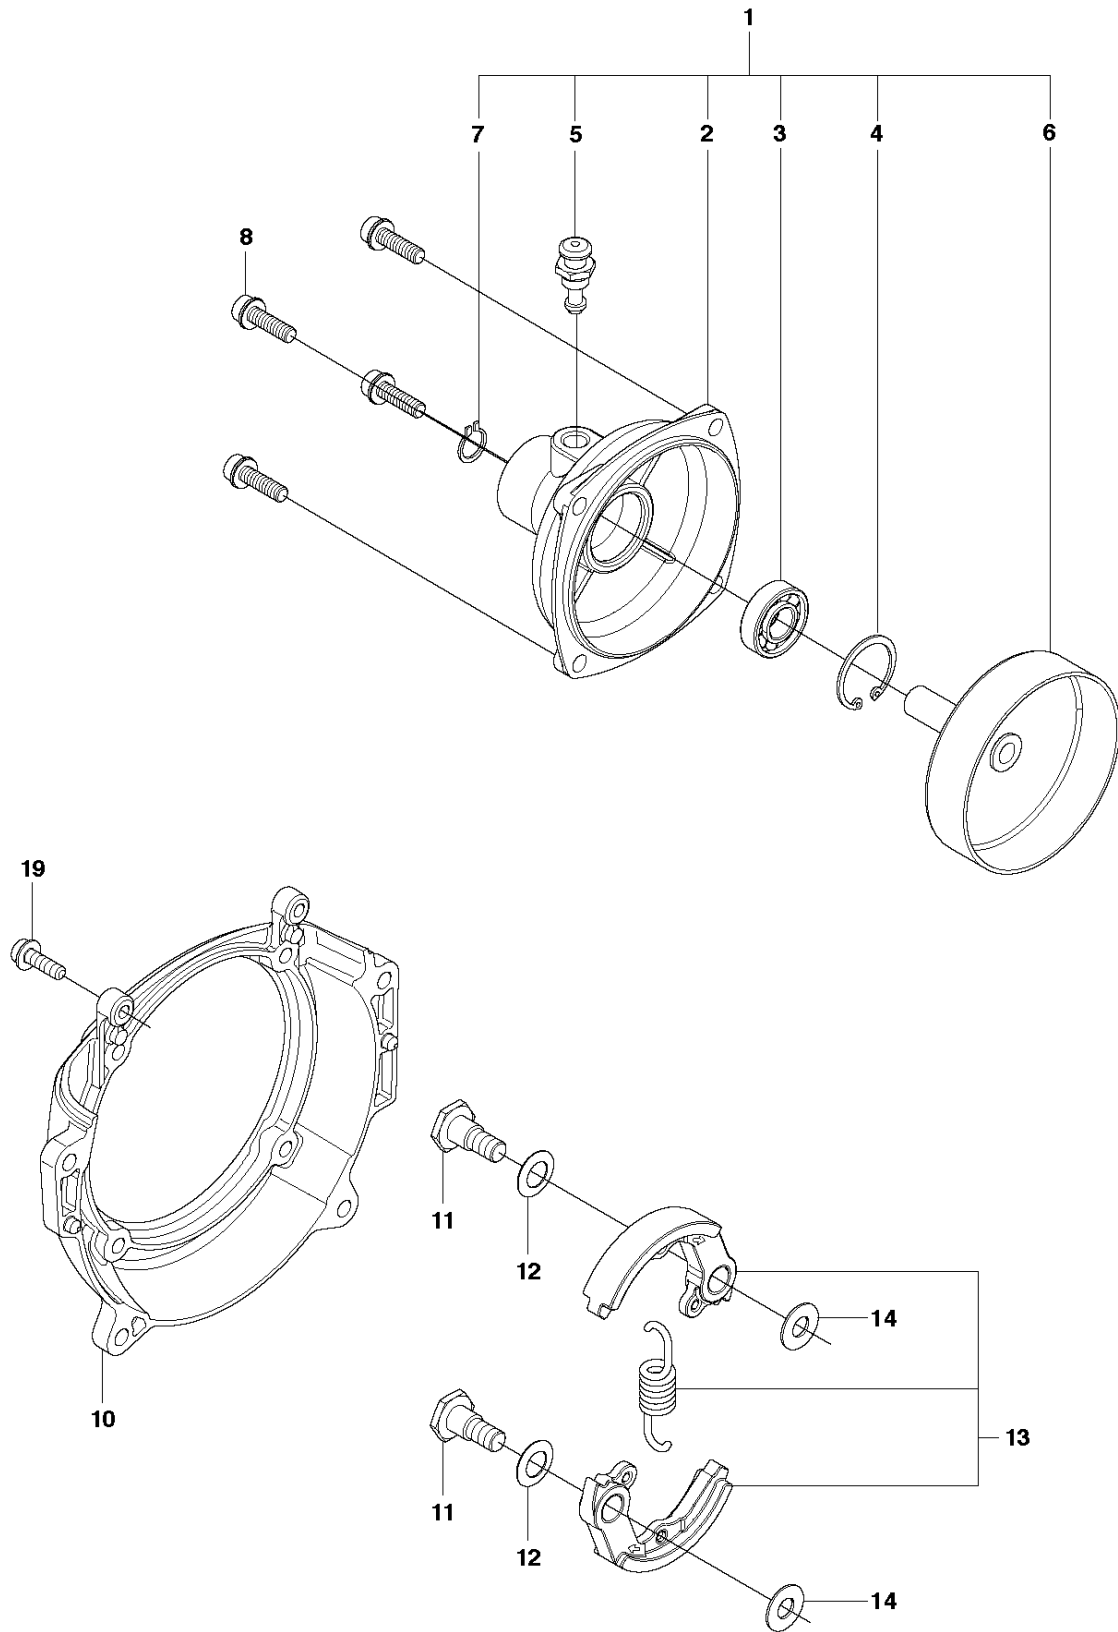

E 553RBX
CLUTCH

CLUTCH

553 RBX, 2012-08

Ref	Part No	Description	Remark	QTY	KIT
1	526 57 43-01	HOUSING ASSY		1	
2	515 53 61-01	HOUSING		1	1
3	529 26 98-01	BEARING		1	1
4	506 60 99-01	RING		1	1
5	521 60 23-01	STOPPER-COMP		1	1
6	515 55 89-01	DRUM		1	1
7	516 12 41-01	RING		1	1
8	523 01 90-01	BOLT		4	
19	521 34 79-01	BOLT(TORX)		4	
10	525 43 18-01	COVER		1	
11	505 29 78-01	SCREW		2	
12	505 29 81-01	WASHER		2	
13	521 63 64-01	SHOE-COMP		1	
14	505 29 80-01	WASHER		2