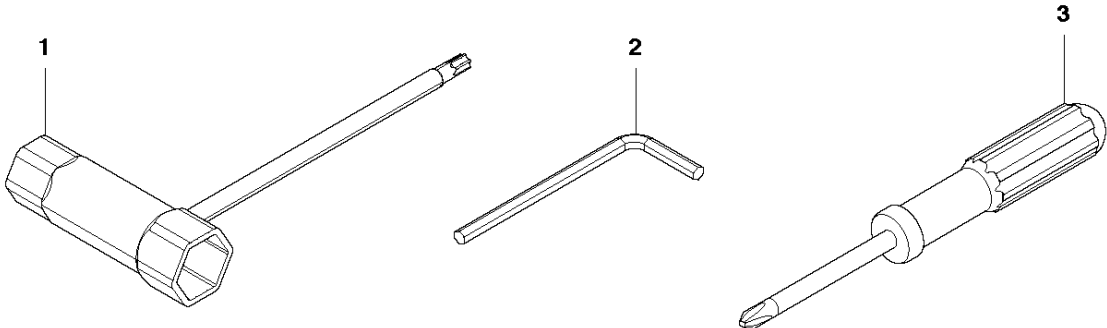

R 553RBX
ACCESSORIES

ACCESSORIES

553 RBX, 2012-08

Ref	Part No	Description	Remark	QTY KIT
1	506 68 61-01	COMBINATION WRENCH		1
2	505 31 20-01	BAR		1
3	516 15 38-01	DRIVER		1
4	544 35 91-01	TRANSPORT GUARD		1
5	516 01 45-01	SUPPORT CUP		1
6	531 00 92-48	FILTER OIL		1
7	503 97 64-01	GREASE		1
8	501 19 22-01	TOOL CASING		1