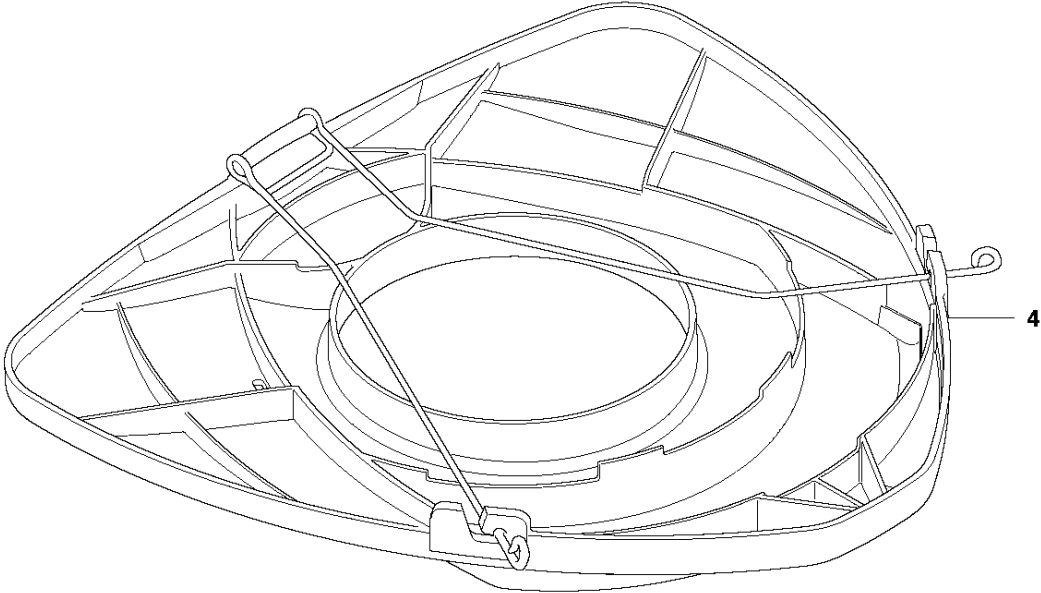

R 553RBX
ACCESSORIES

ACCESSORIES

553 RBX, 2012-08

Ref	Part No	Description	Remark	QTY KIT
1	506 68 61-01	COMBINATION WRENCH		1
2	505 31 20-01	BAR		1
3	516 15 38-01	DRIVER		1
4	544 35 91-01	TRANSPORT GUARD		1
5	516 01 45-01	SUPPORT CUP		1
6	531 00 92-48	FILTER OIL		1
7	503 97 64-01	GREASE		1
8	501 19 22-01	TOOL CASING		1